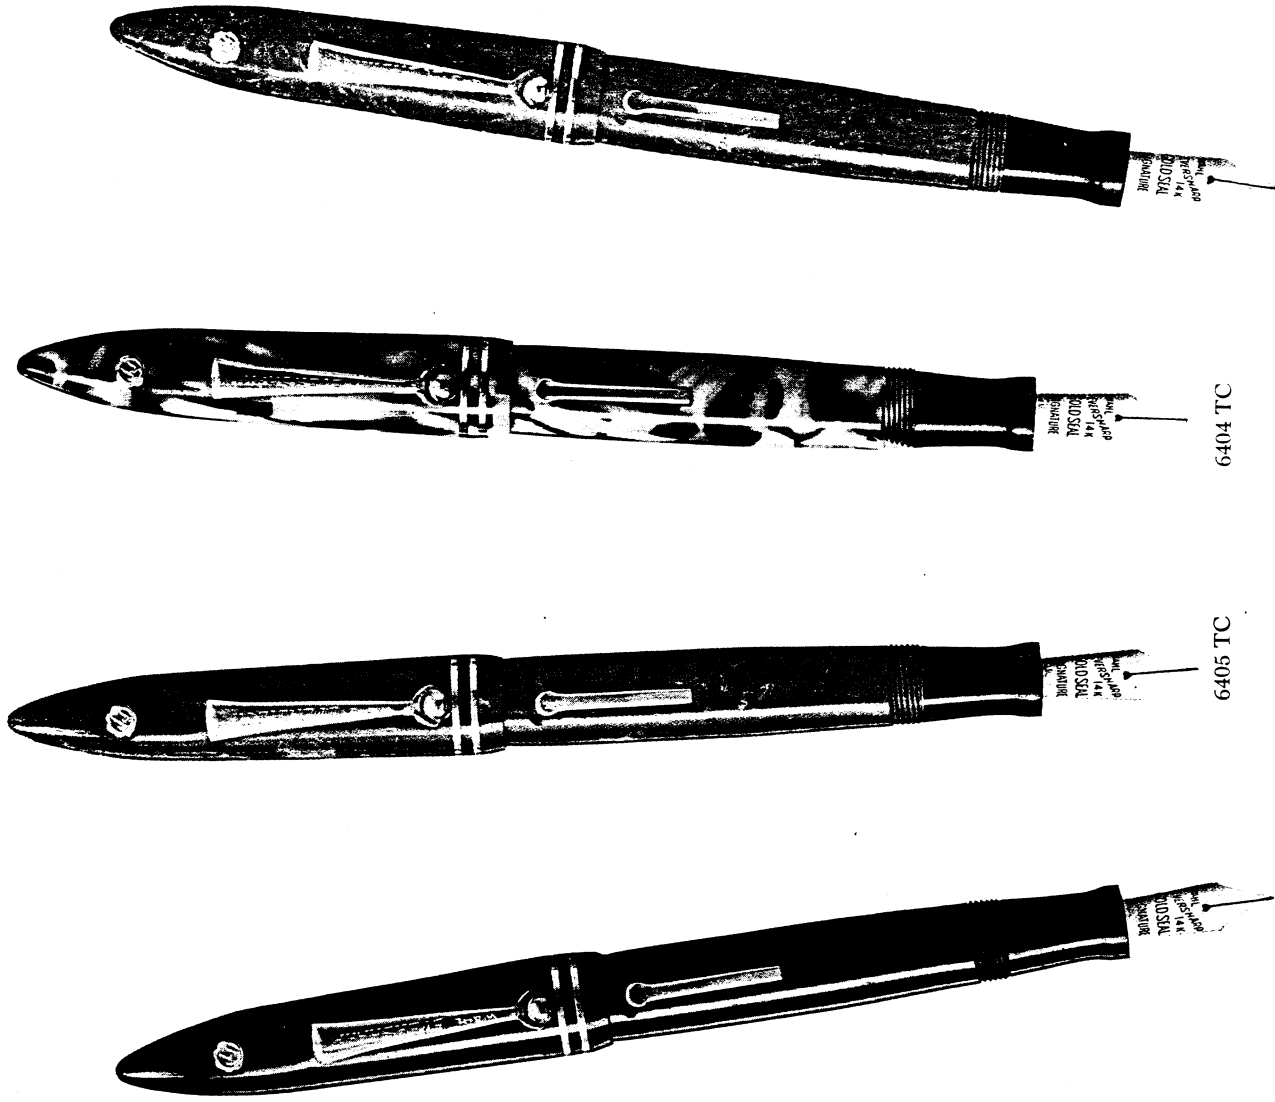

6412 TC

6404 TC

6405 TC

6410 TC